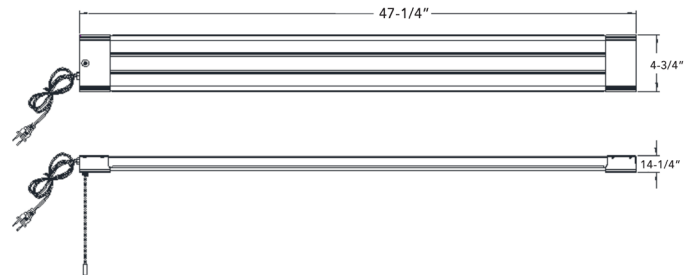

## TECHNICAL SPECIFICATIONS:

- :: 4 Feet long
- :: Housing: Powder coated aluminum, PC ends
- :: 6Ft. Adjustable suspension cable set included
- :: 18" Pull chain
- :: 5Ft. Cord with plug
- :: Wattage: 40W
- :: Voltage: 120V AC
- :: Lumens: 5500LM
- :: Color Temperature: 4000K
- :: IP Rating: IP44
- :: Life Span: 50,000 hours, 5-year warranty

6Ft. adjustable aircraft cable with ceiling barrels & mounting hardware included

## LED SHOP LIGHTS

CATALOG NO.	WATTS	LUMENS	COLOR TEMP	DIMENSIONS
LSP-4FT-40W-40K	40W	5500LM	4000K	47-1/4"(L) x 4-3/4"(W) x 1-1/2"(H)

B1